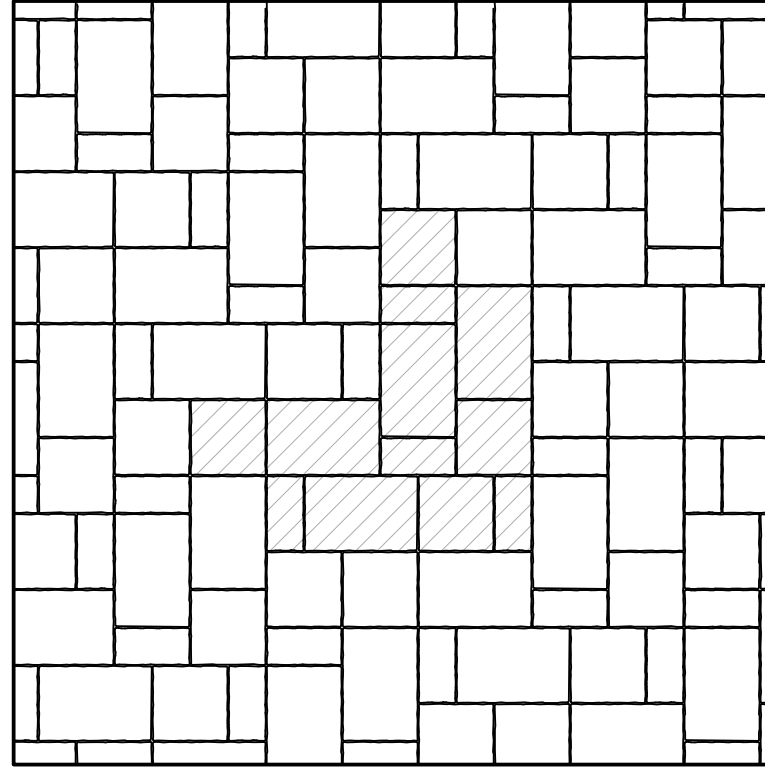

RANDOM RUNNING BOND
83% COMBO
17% RECTANGLE

RANDOM HERRINGBONE
83% COMBO
17% RECTANGLE

RANDOM #1
83% COMBO
17% RECTANGLE

RANDOM #2
71.5% COMBO
28.5% RECTANGLE

RANDOM #3
71.5% COMBO
28.5% RECTANGLE

RANDOM #4
91% COMBO
9% RECTANGLE