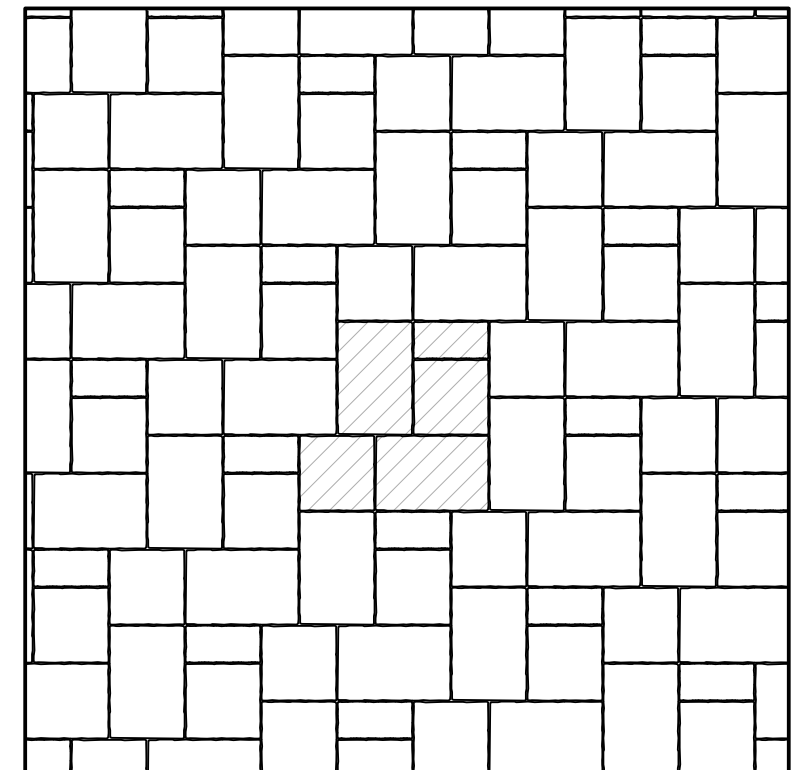

RANDOM RUNNING BOND
83% COMBO
17% RECTANGLE

RANDOM HERRINGBONE
83% COMBO
17% RECTANGLE

RANDOM #1
83% COMBO
17% RECTANGLE

RANDOM #2
71.5% COMBO
28.5% RECTANGLE

RANDOM #3
71.5% COMBO
28.5% RECTANGLE

RANDOM #4
91% COMBO
9% RECTANGLE