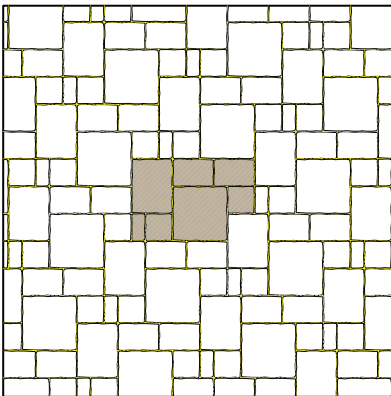

Centurion MULTI-PACK

Pattern #1

Pattern #2

Pattern #3

Pattern #4

SMALL STONE

Width 68 mm (2.68")
Length 138 mm (5.43")

SQUARE STONE

Width 138 mm (5.43")
Length 138 mm (5.43")

STANDARD STONE

Width 138 mm (5.43")
Length 208 mm (8.19")

JUMBO STONE

Width 208 mm (8.19")
Length 278 mm (10.94")

For additional pattern options, add larger Centurion Stones such as the QUAD Stone and/or the DOUBLE JUMBO Stone.

Pattern #5 including the QUAD Stone

Pattern #6 including the QUAD & the DOUBLE JUMBO Stones

Centurion MULTI-PAK BUNDLE Specifications

CENTURION	LAYERS	SQ. FT.	LIN. FT.	PIECES	WEIGHT (lb)
Small Stone	9	5.70	12.40	54	179
Square Stone		22.80	49.61	108	725
Standard Stone		34.25	49.61	108	1092
Jumbo Stone		34.25	36.85	54	1100
TOTAL		96.99		324	3096

Centurion MULTI-PAK per SECTION Specifications

CENTURION	SECTIONS	SQ. FT.	LIN. FT.	PIECES	WEIGHT (lb)
Small Stone	3	1.90	4.13	18	60
Square Stone		7.60	16.54	36	242
Standard Stone		11.42	16.54	36	364
Jumbo Stone		11.42	12.28	18	367
TOTAL		32.33		108	1033