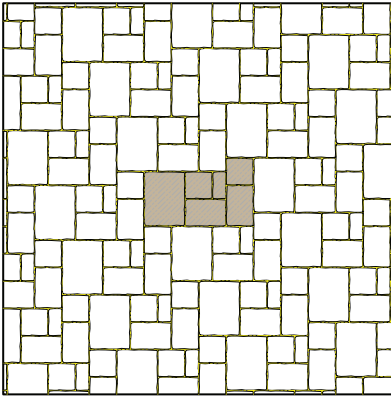

New!

Centurion MULTI-PACK

- Convenient packaging including 4 Stone sizes bundled together
- Multiple pattern possibilities
- Combine with other Centurion modules for added design flexibility

Centurion MULTI-PAK PATTERN Options

Centurion MULTI-PACK

Pattern #1

Pattern #2

Pattern #3

Pattern #4

SMALL STONE

Width 68 mm (2.68")
Length 138 mm (5.43")

SQUARE STONE

Width 138 mm (5.43")
Length 138 mm (5.43")

STANDARD STONE

Width 138 mm (5.43")
Length 208 mm (8.19")

JUMBO STONE

Width 208 mm (8.19")
Length 278 mm (10.94")

For additional pattern options, add larger Centurion Stones such as the QUAD Stone and/or the DOUBLE JUMBO Stone.

Pattern #5 including the QUAD Stone

Pattern #6 including the QUAD & the DOUBLE JUMBO Stones

Centurion MULTI-PAK BUNDLE Specifications

CENTURION	LAYERS	SQ. FT.	LIN. FT.	PIECES	WEIGHT (lb)
Small Stone	9	5.70	12.40	54	179
Square Stone		22.80	49.61	108	725
Standard Stone		34.25	49.61	108	1092
Jumbo Stone		34.25	36.85	54	1100
TOTAL		96.99		324	3096