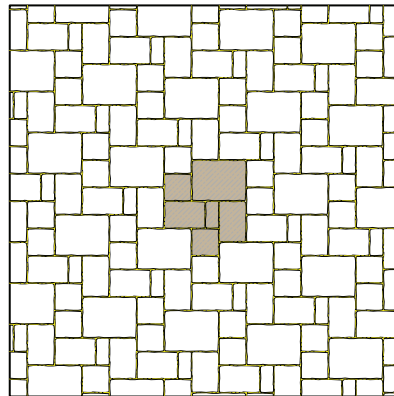

New!

Centurion MULTI-PACK

- Convenient packaging including 4 Stone sizes bundled together
- Multiple pattern possibilities
- Combine with other Centurion modules for added design flexibility

Centurion MULTI-PAK PATTERN Options

Centurion MULTI-PACK

Pattern #1

Pattern #2

Pattern #3

Pattern #4

SMALL STONE

Width 68 mm (2.68")
Length 138 mm (5.43")

SQUARE STONE

Width 138 mm (5.43")
Length 138 mm (5.43")

STANDARD STONE

Width 138 mm (5.43")
Length 208 mm (8.19")

JUMBO STONE

Width 208 mm (8.19")
Length 278 mm (10.94")

For additional pattern options, add larger Centurion Stones such as the QUAD Stone and/or the DOUBLE JUMBO Stone.

Pattern #5 including the QUAD Stone

Pattern #6 including the QUAD & the DOUBLE JUMBO Stones

Centurion MULTI-PAK BUNDLE Specifications

CENTURION	LAYERS	SQ. FT.	LIN. FT.	PIECES	WEIGHT (lb)
Small Stone	9	5.70	12.40	54	179
Square Stone		22.80	49.61	108	725
Standard Stone		34.25	49.61	108	1092
Jumbo Stone		34.25	36.85	54	1100
TOTAL		96.99		324	3096