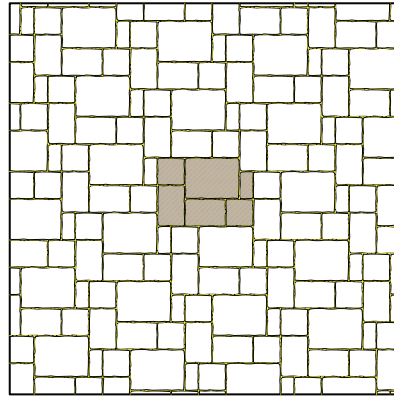

New!

Centurion MULTI-PACK

- Convenient packaging including 4 Stone sizes bundled together
- Multiple pattern possibilities
- Combine with other Centurion modules for added design flexibility

Centurion MULTI-PAK PATTERN Options

Centurion MULTI-PACK

Pattern #1

Pattern #2

Pattern #3

Pattern #4

SMALL STONE

Width 68 mm (2.68")
Length 138 mm (5.43")

SQUARE STONE

Width 138 mm (5.43")
Length 138 mm (5.43")

STANDARD STONE

Width 138 mm (5.43")
Length 208 mm (8.19")

JUMBO STONE

Width 208 mm (8.19")
Length 278 mm (10.94")

For additional pattern options, add larger Centurion Stones such as the QUAD Stone and/or the DOUBLE JUMBO Stone.

Pattern #5 including the QUAD Stone

Pattern #6 including the QUAD & the DOUBLE JUMBO Stones

Centurion MULTI-PAK BUNDLE Specifications

CENTURION	LAYERS	SQ. FT.	LIN. FT.	PIECES	WEIGHT (lb)
Small Stone	9	5.70	12.40	54	179
Square Stone		22.80	49.61	108	725
Standard Stone		34.25	49.61	108	1092
Jumbo Stone		34.25	36.85	54	1100
TOTAL		96.99		324	3096