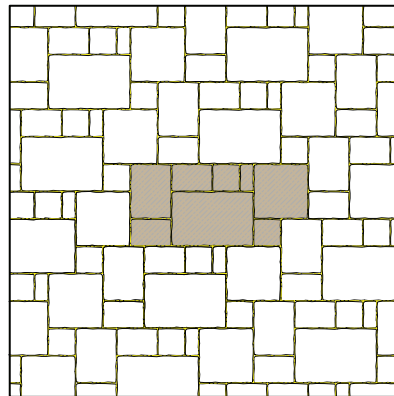

Centurion MULTI-PACK

Pattern #1

Pattern #2

Pattern #3

Pattern #4

SMALL STONE

Width 68 mm (2.68")
Length 138 mm (5.43")

SQUARE STONE

Width 138 mm (5.43")
Length 138 mm (5.43")

STANDARD STONE

Width 138 mm (5.43")
Length 208 mm (8.19")

JUMBO STONE

Width 208 mm (8.19")
Length 278 mm (10.94")

For additional pattern options, add larger Centurion Stones such as the QUAD Stone and/or the DOUBLE JUMBO Stone.

Pattern #5 including the QUAD Stone

Pattern #6 including the QUAD & the DOUBLE JUMBO Stones

Centurion MULTI-PAK BUNDLE Specifications

CENTURION	LAYERS	SQ. FT.	LIN. FT.	PIECES	WEIGHT (lb)
Small Stone	9	5.70	12.40	54	179
Square Stone		22.80	49.61	108	725
Standard Stone		34.25	49.61	108	1092
Jumbo Stone		34.25	36.85	54	1100
TOTAL		96.99		324	3096

Centurion MULTI-PAK per SECTION Specifications

CENTURION	SECTIONS	SQ. FT.	LIN. FT.	PIECES	WEIGHT (lb)
Small Stone	3	1.90	4.13	18	60
Square Stone		7.60	16.54	36	242
Standard Stone		11.42	16.54	36	364
Jumbo Stone		11.42	12.28	18	367
TOTAL		32.33		108	1033