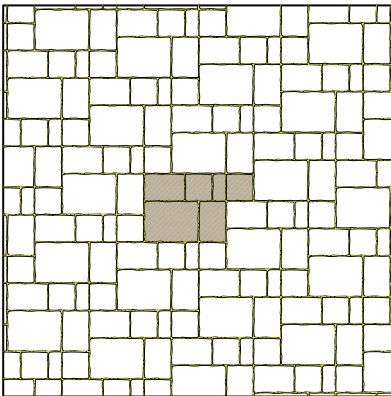

New!

Centurion MULTI-PACK

- Convenient packaging including 4 Stone sizes bundled together
- Multiple pattern possibilities
- Combine with other Centurion modules for added design flexibility

Centurion MULTI-PAK PATTERN Options

Centurion MULTI-PACK

Pattern #1

Pattern #2

Pattern #3

Pattern #4

SMALL STONE

Width 68 mm (2.68")
Length 138 mm (5.43")

SQUARE STONE

Width 138 mm (5.43")
Length 138 mm (5.43")

STANDARD STONE

Width 138 mm (5.43")
Length 208 mm (8.19")

JUMBO STONE

Width 208 mm (8.19")
Length 278 mm (10.94")

For additional pattern options, add larger Centurion Stones such as the QUAD Stone and/or the DOUBLE JUMBO Stone.

Pattern #5 including the QUAD Stone

Pattern #6 including the QUAD & the DOUBLE JUMBO Stones

Centurion MULTI-PAK BUNDLE Specifications

CENTURION	LAYERS	SQ. FT.	LIN. FT.	PIECES	WEIGHT (lb)
Small Stone	9	5.70	12.40	54	179
Square Stone		22.80	49.61	108	725
Standard Stone		34.25	49.61	108	1092
Jumbo Stone		34.25	36.85	54	1100
TOTAL		96.99		324	3096